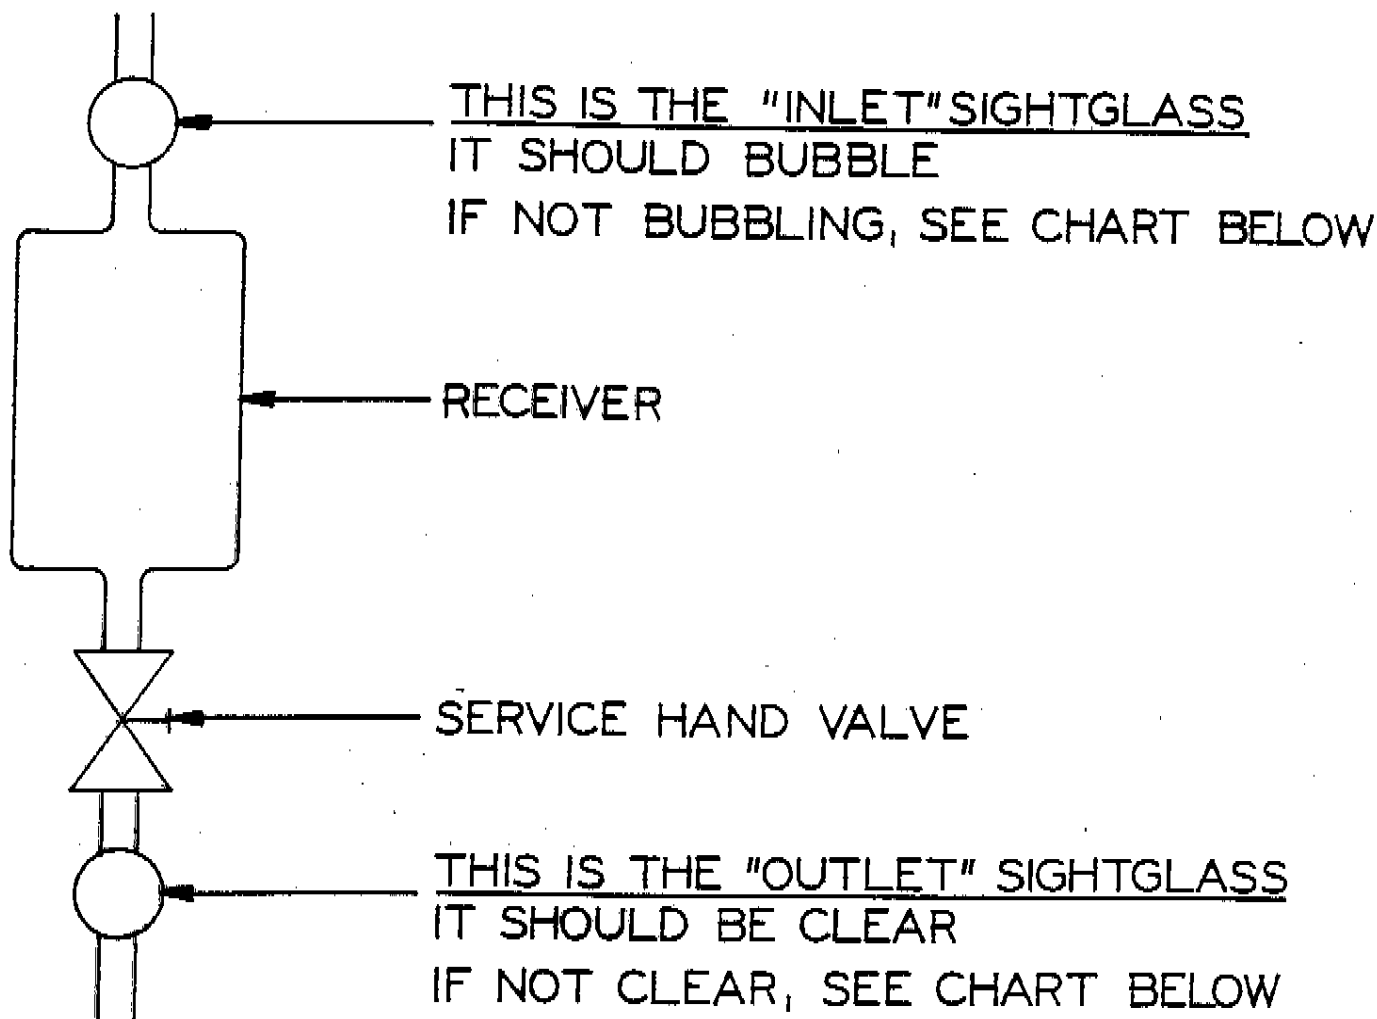

DUAL SIGHTGLASS CHARGING GUIDE

SIGHTGLASS READING CHART

| | NORMAL | SHORT OF CHARGE | OVER CHARGE |
|----------------------|----------|--------------------|----------------|
| INLET SIGHTGLASS | BUBBLING | BUBBLING | CLEAR |
| OUTLET SIGHTGLASS | CLEAR | BUBBLING | CLEAR |