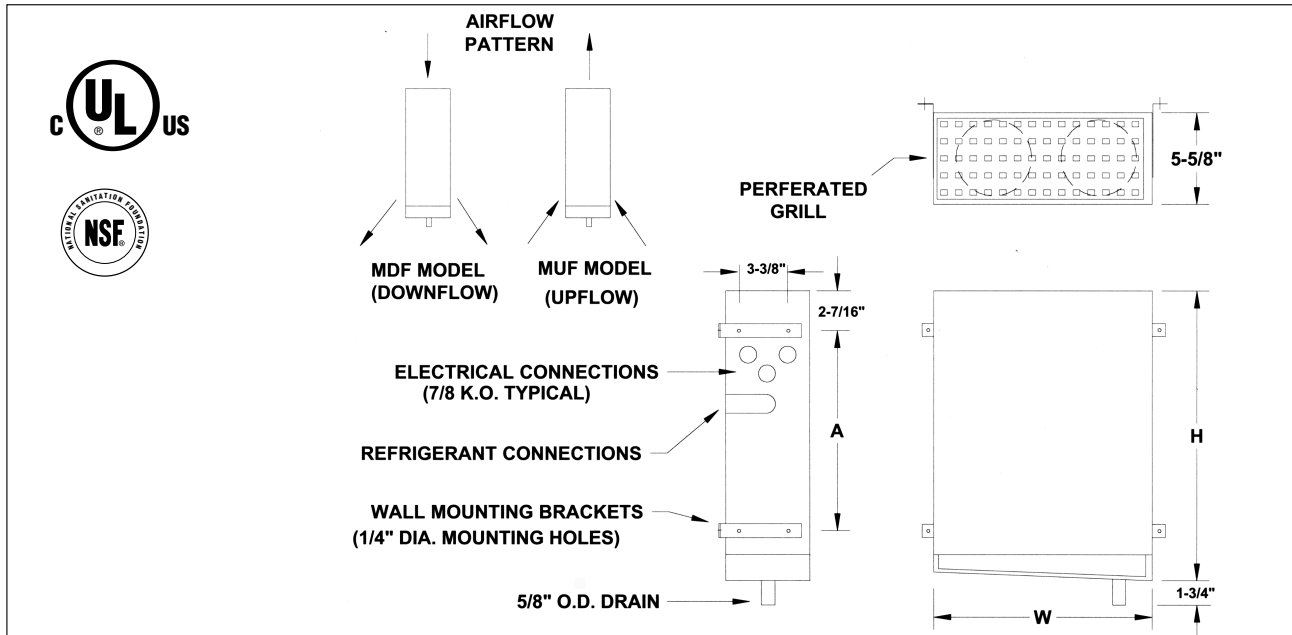

INSTALLATION OPERATION AND MAINTENANCE INSTRUCTIONS

IOM 122

MODEL NUMBER MDF/MUF	CONNECTIONS (in.)			DIMENSIONS (IN)			APPRX. SHIP WT. (lbs)
	LIQUID	SUCTION	DRAIN	H	W	A	
27-13	1/2 F.N.	1/2 OD	5/8 OD	17-1/8	15-1/8	12-1/4	20
27-17	1/2 F.N.	1/2 OD	5/8 OD	17-1/8	15-5/8	12-1/4	22
37-23	1/2 F.N.	1/2 OD	5/8 OD	17-1/8	22	12-1/4	30

Remove the unit from the carton. Using the fastener holes in the unit as a guide, locate the mounting fasteners on the wall of the walk-in or reach-in cooler. Use #10 screws or 1/4" diameter bolts to secure the unit to the wall. Fan and motor assembly can be accessed by removing the side panel. This unit must be installed so as to allow drainage of condensate coming off the coil.